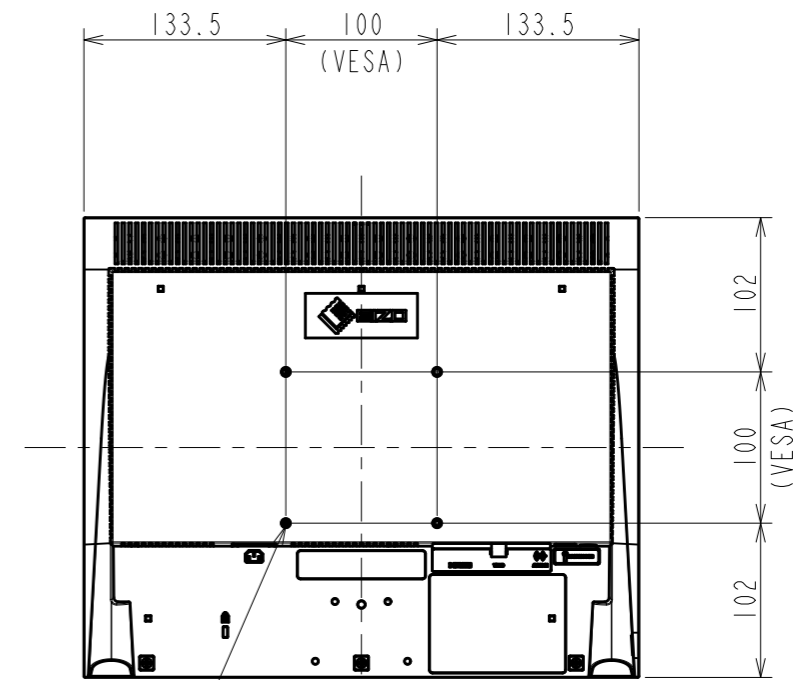

OUTLINE DIMENSIONS

MODEL FDS1703-A

UNIT mm

EIZO Corporation

4xM4(Max depth 11.4mm)

OUTLINE DIMENSIONS

MODEL	FDS1703-A
UNIT	mm

EIZO Corporation

4xM4(Max depth 11.4mm)