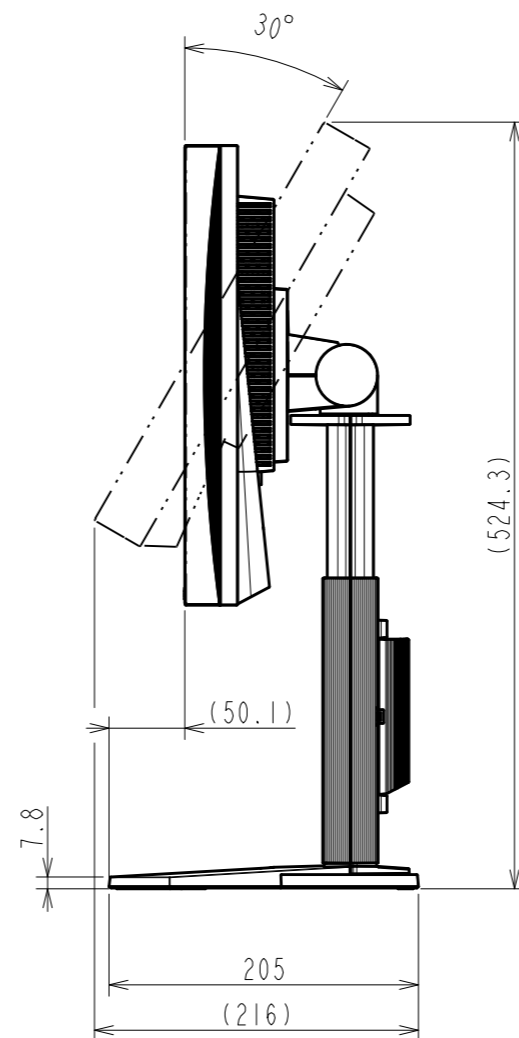

OUTLINE DIMENSIONS

MODEL FDS1703-A

UNIT mm

EIZO Corporation

4xM4(Max depth 11.4mm)

OUTLINE DIMENSIONS

MODEL	FDS1703-A
UNIT	mm

EIZO Corporation

4xM4(Max depth 11.4mm)