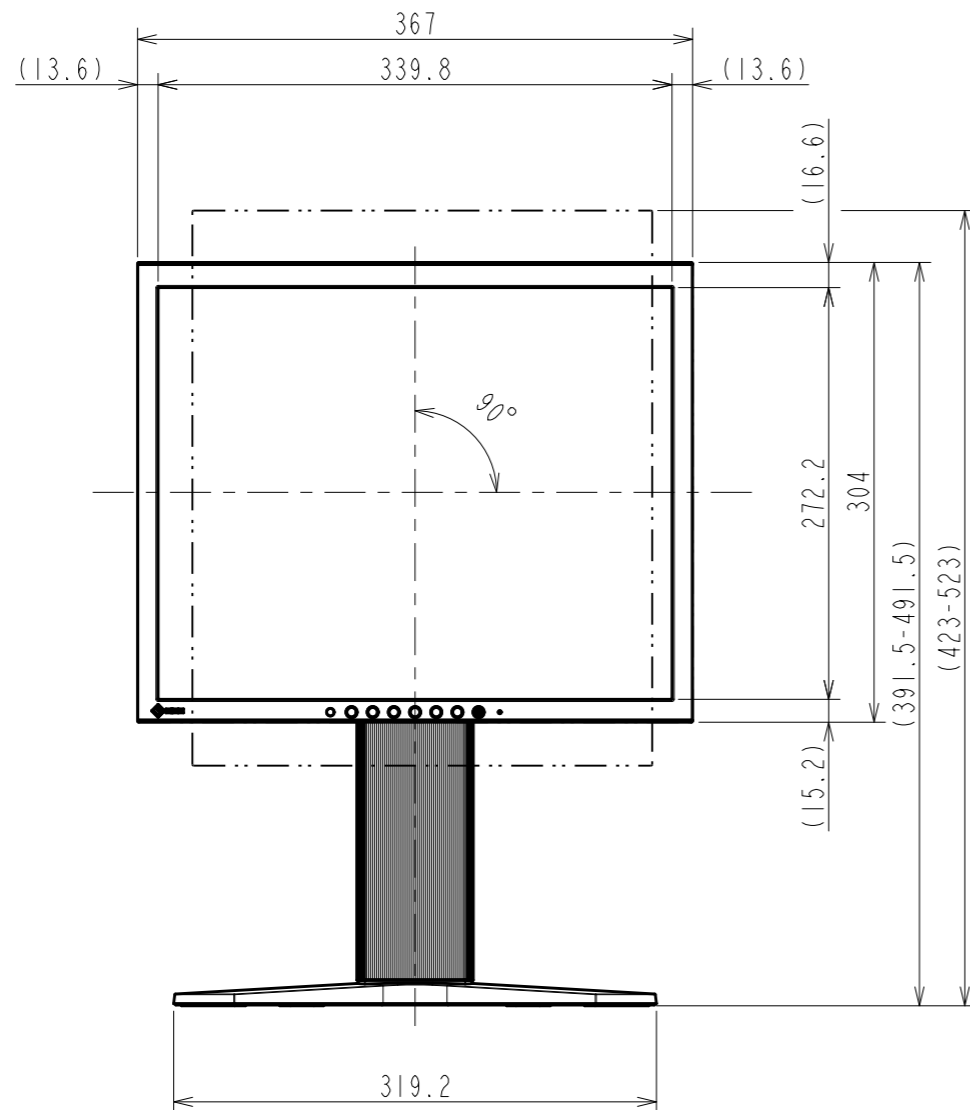

OUTLINE DIMENSIONS

MODEL FDS1703-A

UNIT mm

EIZO Corporation

4xM4(Max depth 11.4mm)

OUTLINE DIMENSIONS

MODEL	FDS1703-A
UNIT	mm

EIZO Corporation

4xM4(Max depth 11.4mm)