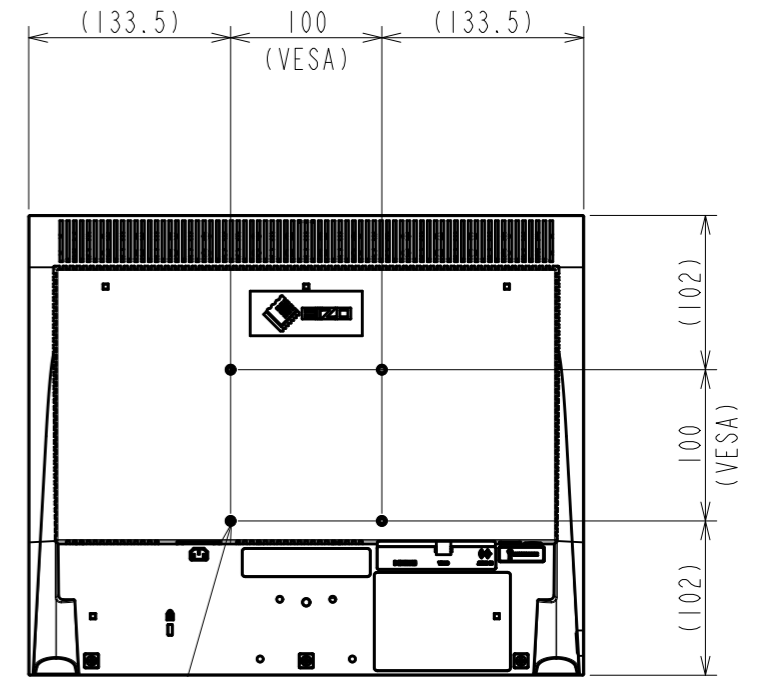

OUTLINE DIMENSIONS

MODEL FDS1703-A

UNIT mm

EIZO Corporation

4xM4(Max depth 11.4mm)

OUTLINE DIMENSIONS

MODEL	FDS1703-A
UNIT	mm

EIZO Corporation

4xM4(Max depth 11.4mm)