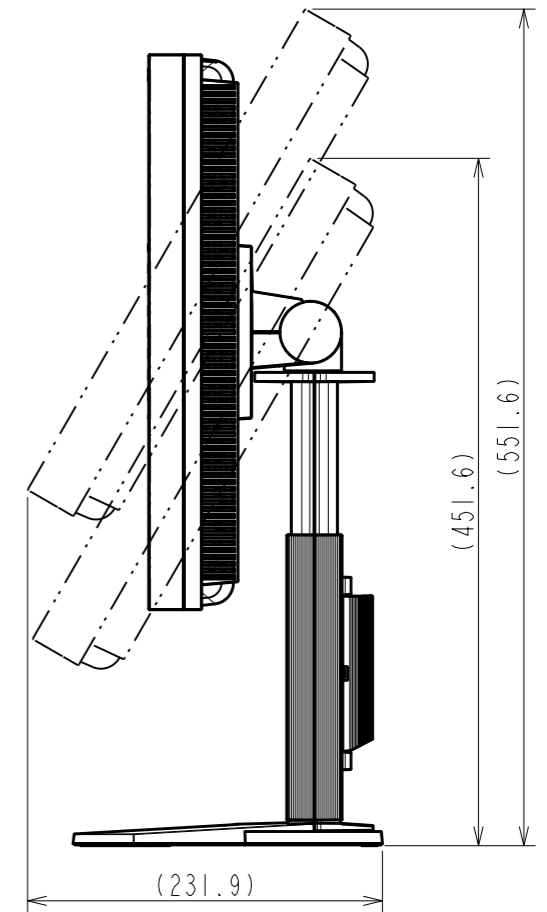

OUTLINE DIMENSIONS

MODEL FDS1703-A

UNIT mm

EIZO Corporation

4xM4(Max depth 11.4mm)

OUTLINE DIMENSIONS

MODEL	FDS1703-A
UNIT	mm

EIZO Corporation

4xM4(Max depth 11.4mm)