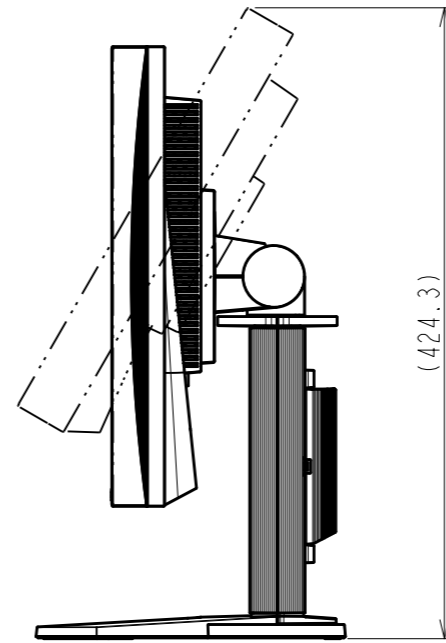

OUTLINE DIMENSIONS

MODEL FDS1703-A

UNIT mm

EIZO Corporation

4xM4(Max depth 11.4mm)

OUTLINE DIMENSIONS

MODEL	FDS1703-A
UNIT	mm

EIZO Corporation

4xM4(Max depth 11.4mm)