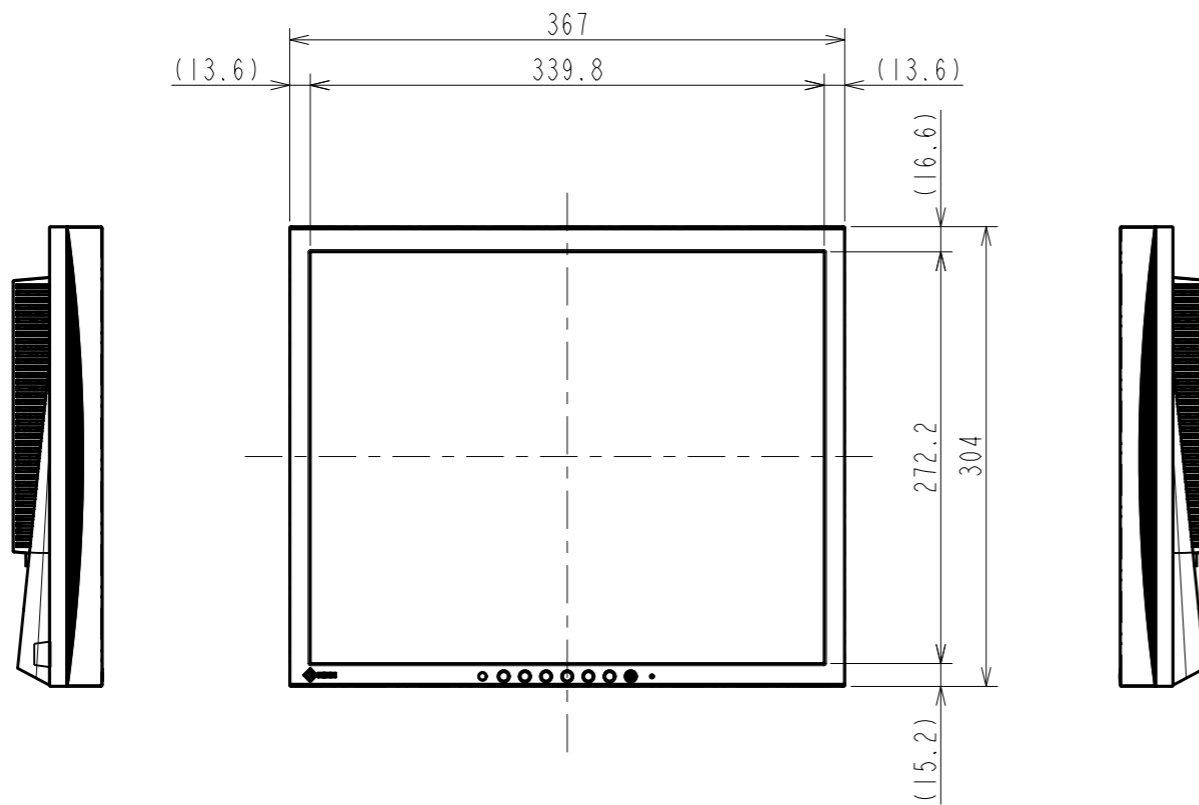

OUTLINE DIMENSIONS

MODEL FDS1703-A

UNIT mm

EIZO Corporation

4xM4(Max depth 11.4mm)

OUTLINE DIMENSIONS

MODEL	FDS1703-A
UNIT	mm

EIZO Corporation

4xM4(Max depth 11.4mm)