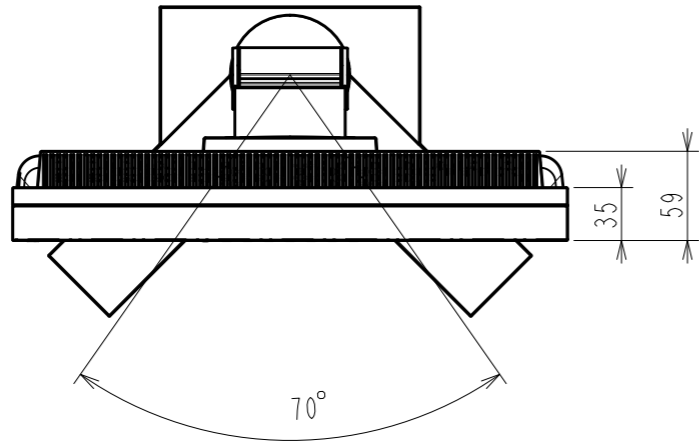

OUTLINE DIMENSIONS

MODEL FDS1703-A

UNIT mm

EIZO Corporation

4xM4(Max depth 11.4mm)

OUTLINE DIMENSIONS

MODEL	FDS1703-A
UNIT	mm

EIZO Corporation

4xM4(Max depth 11.4mm)